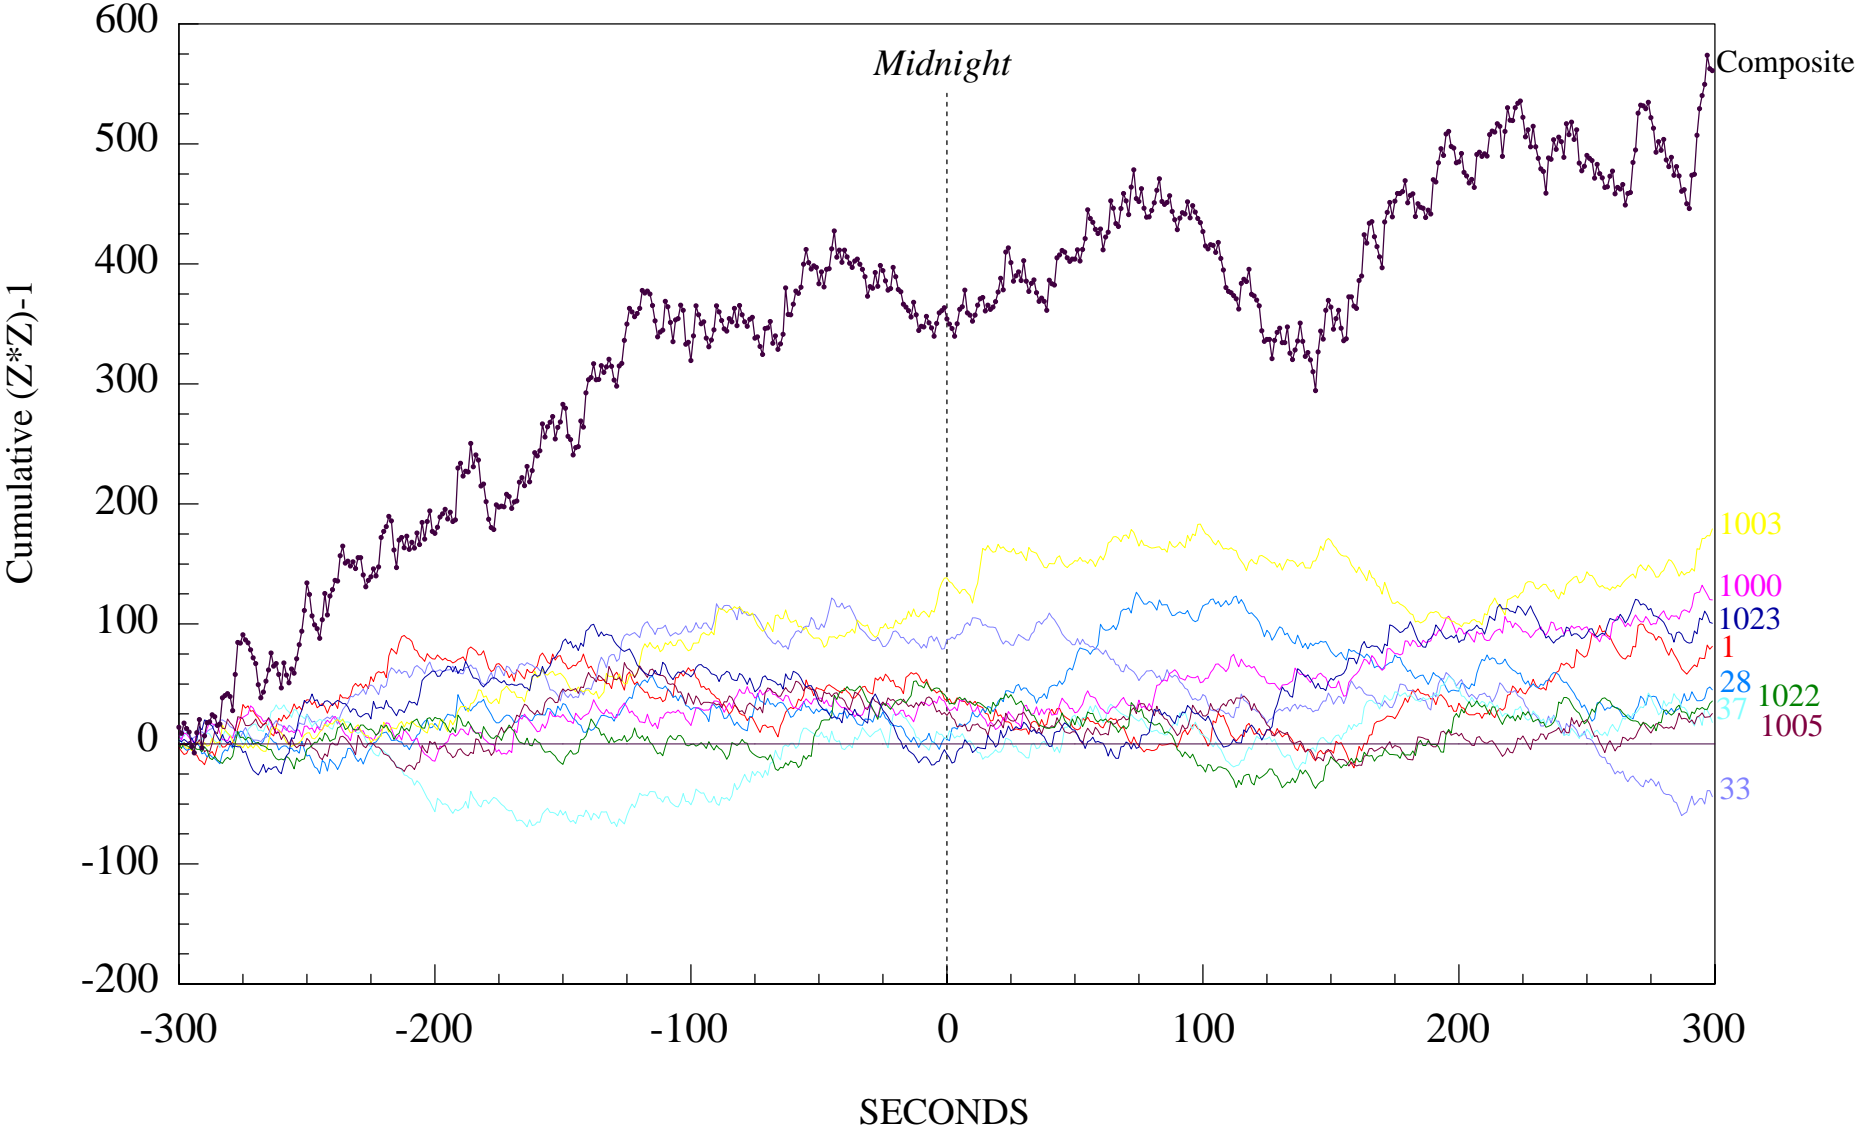

EGG Evoked New Year's Response

"Mini-celebrating" time zones

Minimum Celebrating time zones defined as
+12, +5, -1, -2, -9, -10, -11, -12

EKG Evoked New Year's Response

"Maxi-Celebrating" time zones

Maximum Celebrating time zones defined as
+10, +2, +1, 0, -3, -5, -6, -8

New Year's "Evoked Response"

9-EGG Comparison of "maximum celebrating" vs. "minimum celebrating" global time zones.

Maximum Celebrating time zones defined as
+10, +2, +1, 0, -3, -5, -6, -8

Minimum Celebrating time zones defined as
+12, +5, -1, -2, -9, -10, -11, -12