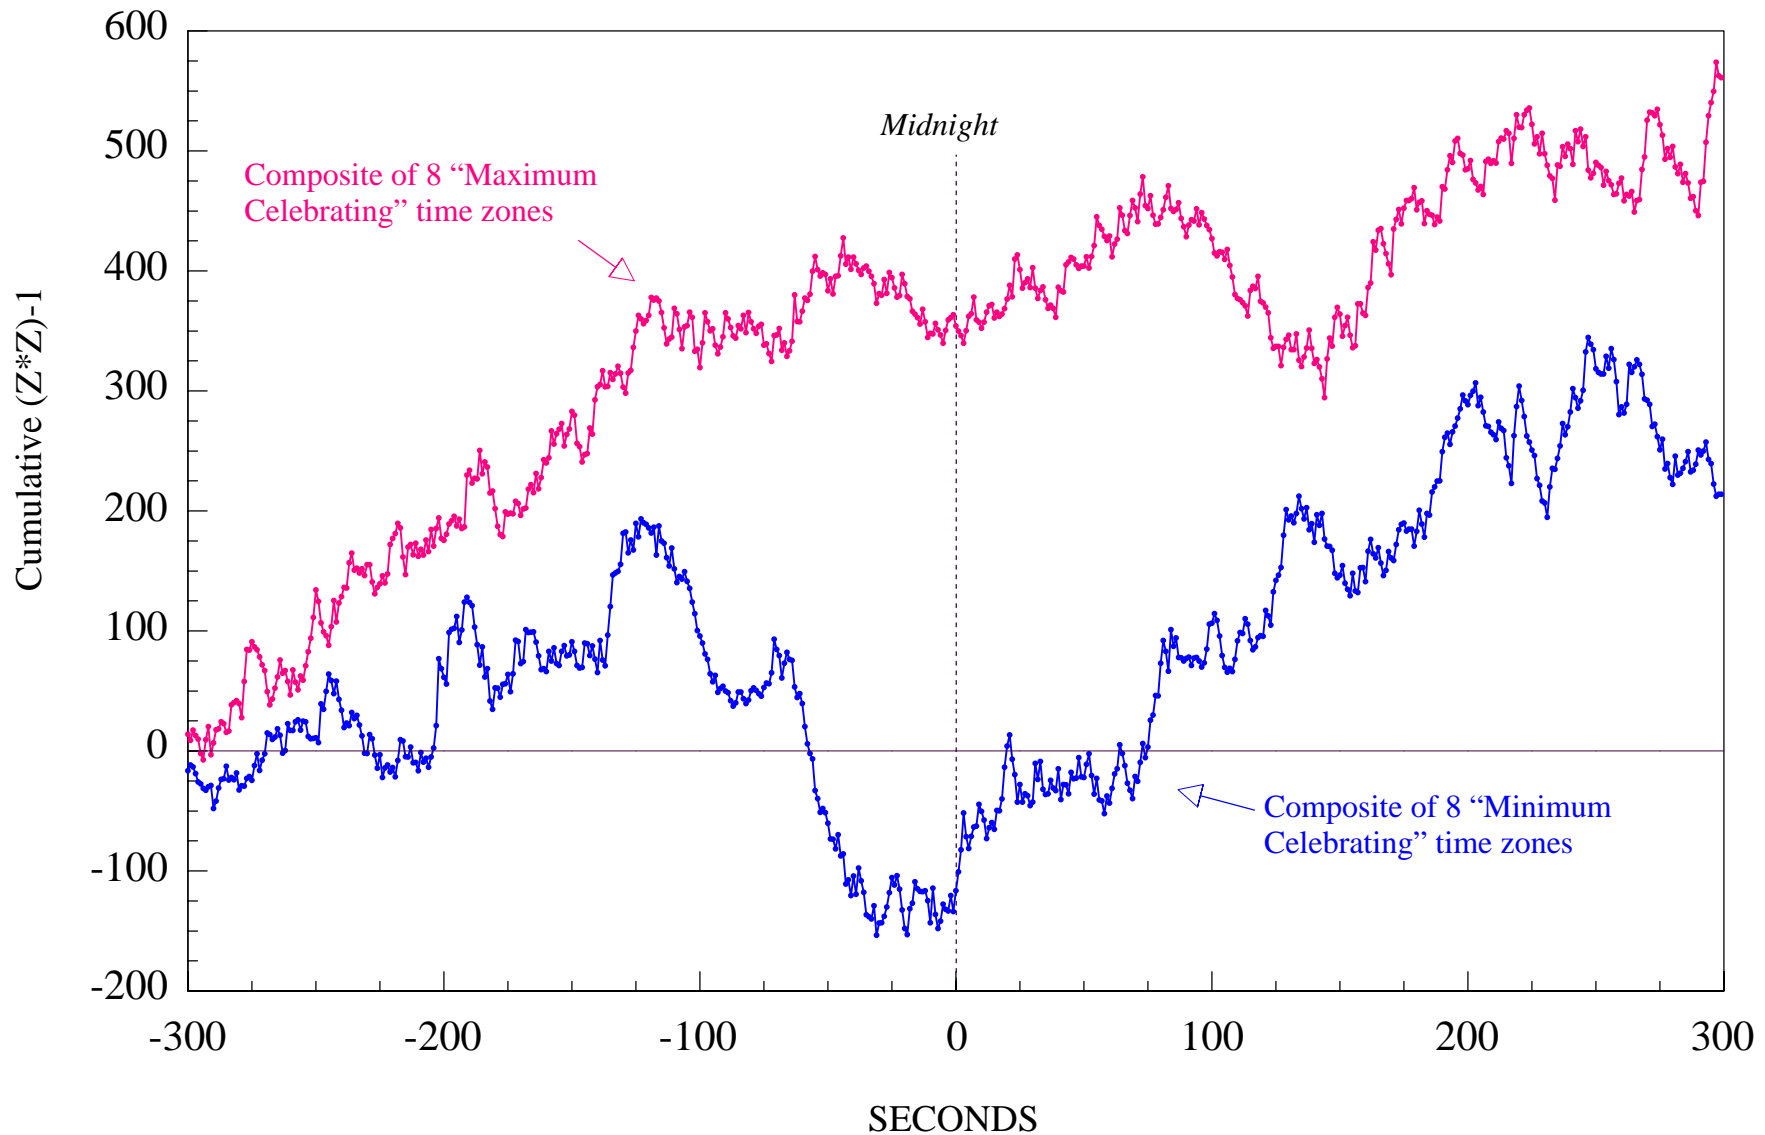

EGG Evoked New Year's Response

"Mini-celebrating" time zones

Minimum Celebrating time zones defined as
+12, +5, -1, -2, -9, -10, -11, -12

EKG Evoked New Year's Response

"Maxi-Celebrating" time zones

Maximum Celebrating time zones defined as
+10, +2, +1, 0, -3, -5, -6, -8

New Year's "Evoked Response"

9-EGG Comparison of "maximum celebrating" vs. "minimum celebrating" global time zones.

Maximum Celebrating time zones defined as
+10, +2, +1, 0, -3, -5, -6, -8

Minimum Celebrating time zones defined as
+12, +5, -1, -2, -9, -10, -11, -12