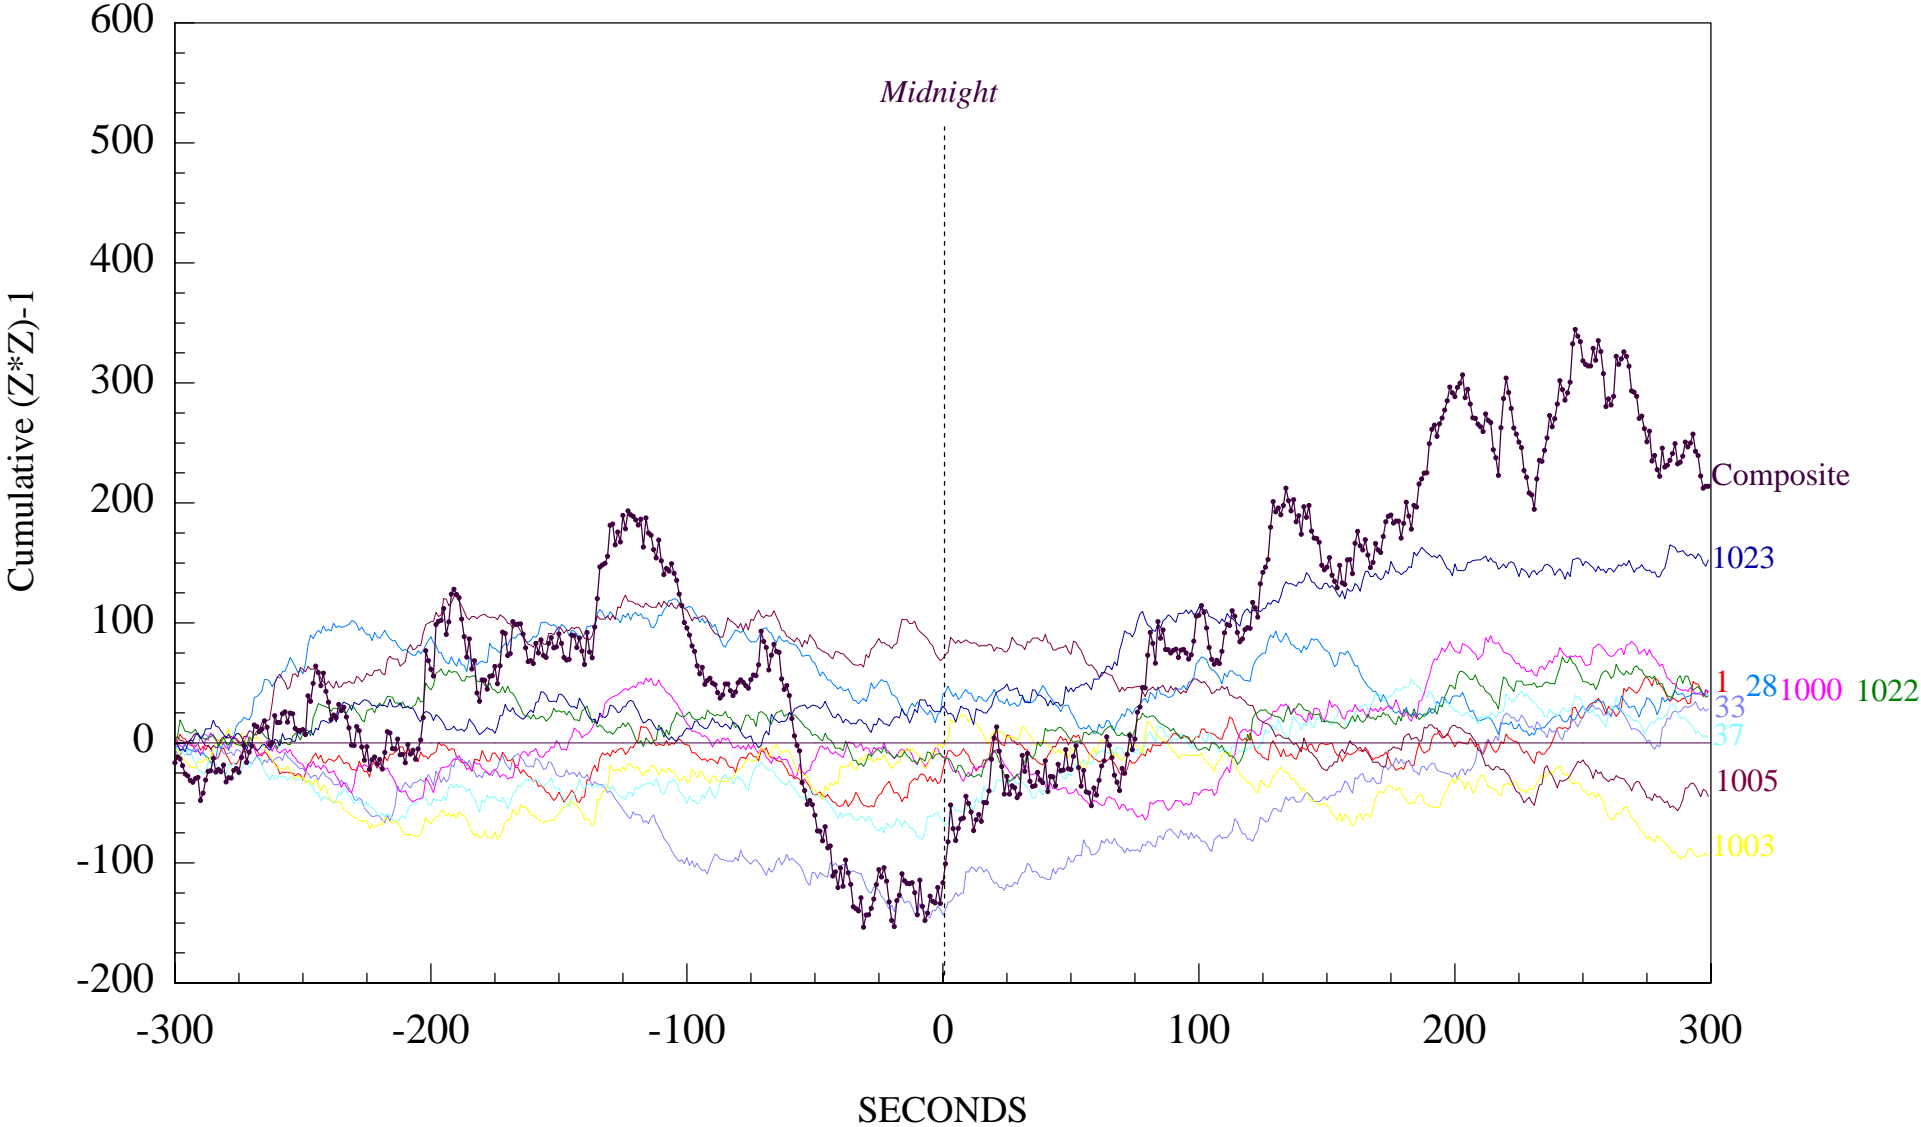

EGG Evoked New Year's Response

"Mini-celebrating" time zones

Minimum Celebrating time zones defined as
+12, +5, -1, -2, -9, -10, -11, -12

EKG Evoked New Year's Response

"Maxi-Celebrating" time zones

Maximum Celebrating time zones defined as
+10, +2, +1, 0, -3, -5, -6, -8

New Year's "Evoked Response"

9-EGG Comparison of "maximum celebrating" vs. "minimum celebrating" global time zones.

Maximum Celebrating time zones defined as
+10, +2, +1, 0, -3, -5, -6, -8

Minimum Celebrating time zones defined as
+12, +5, -1, -2, -9, -10, -11, -12