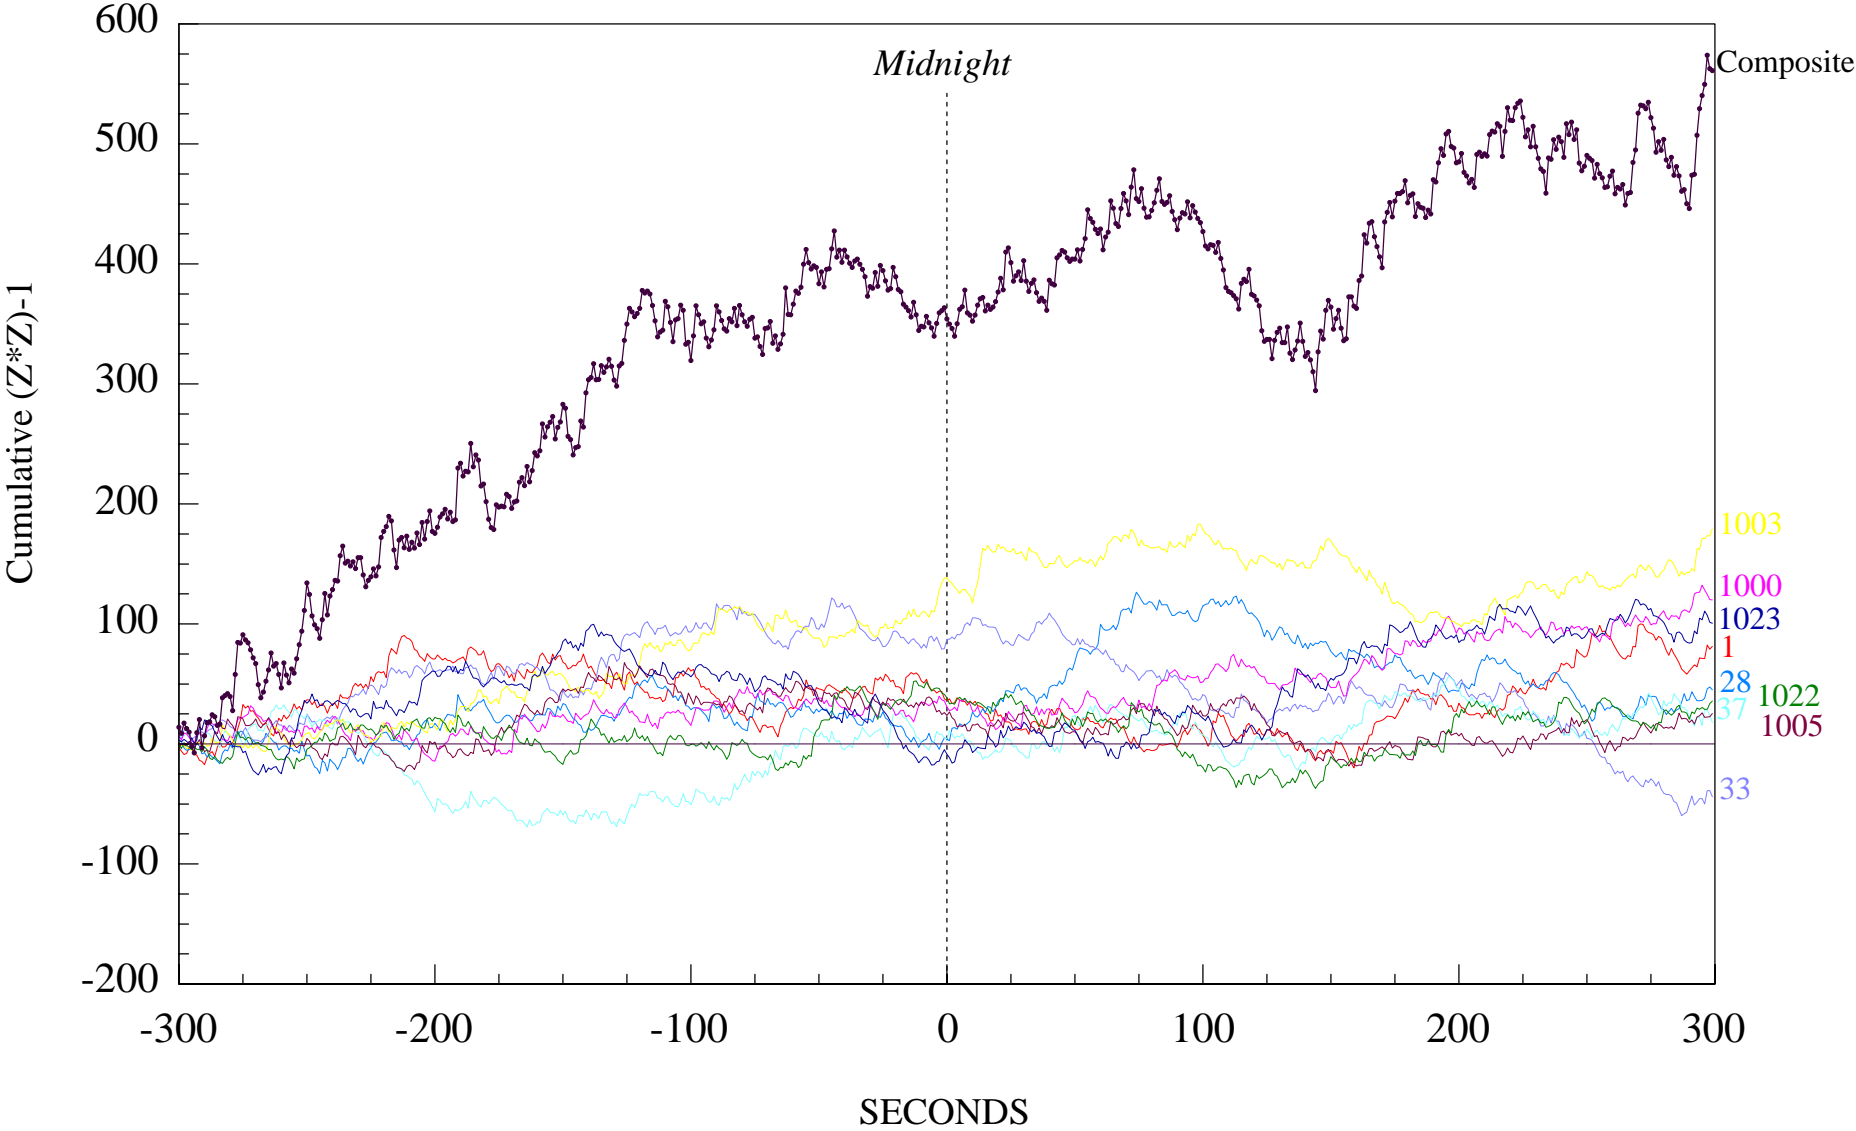

EKG Evoked New Year's Response

"Mini-celebrating" time zones

Minimum Celebrating time zones defined as
+12, +5, -1, -2, -9, -10, -11, -12

EGG Evoked New Year's Response

“Maxi-Celebrating” time zones

Maximum Celebrating time zones defined as
+10, +2, +1, 0, -3, -5, -6, -8

New Year's "Evoked Response"

9-EGG Comparison of "maximum celebrating" vs. "minimum celebrating" global time zones.

Maximum Celebrating time zones defined as
+10, +2, +1, 0, -3, -5, -6, -8

Minimum Celebrating time zones defined as
+12, +5, -1, -2, -9, -10, -11, -12