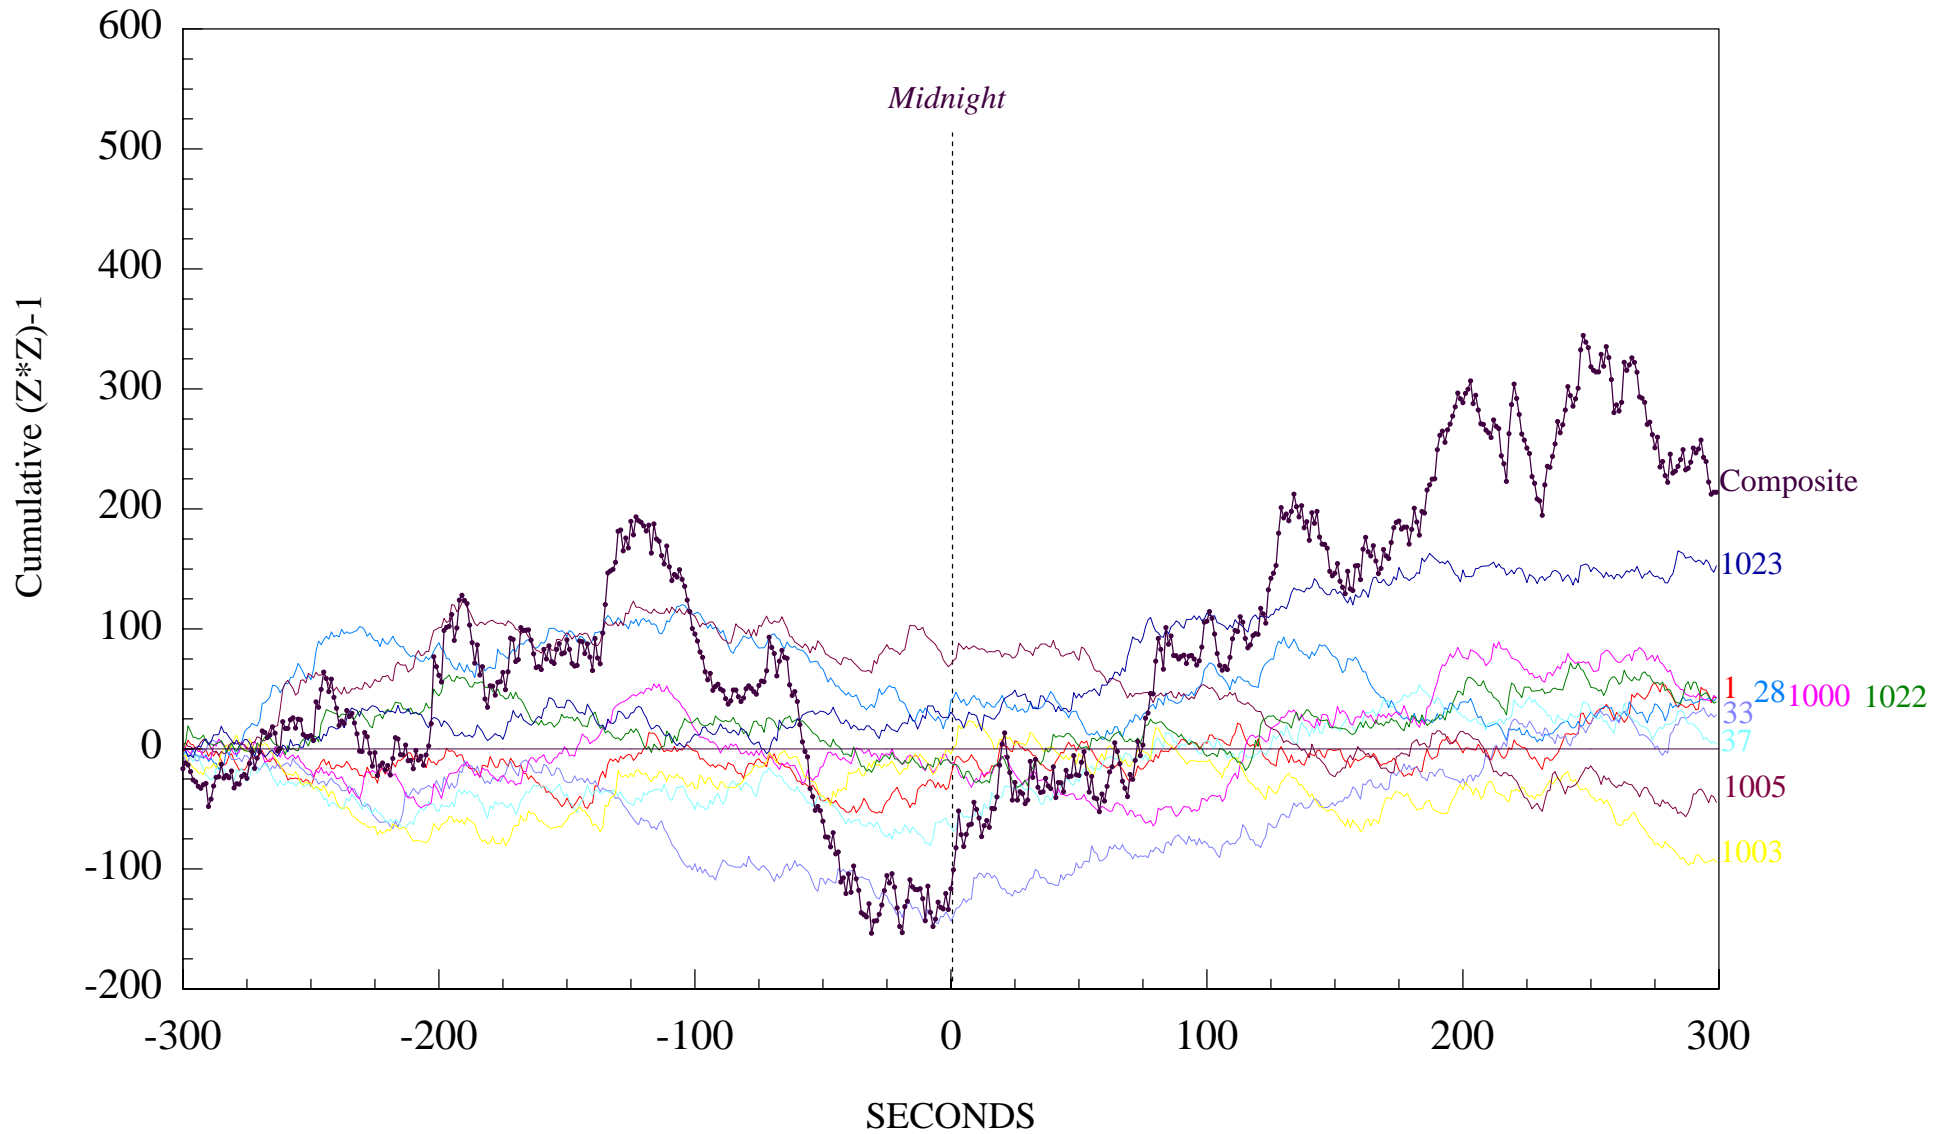

EKG Evoked New Year's Response

"Mini-celebrating" time zones

Minimum Celebrating time zones defined as
+12, +5, -1, -2, -9, -10, -11, -12

EGG Evoked New Year's Response

“Maxi-Celebrating” time zones

Maximum Celebrating time zones defined as
+10, +2, +1, 0, -3, -5, -6, -8

New Year's "Evoked Response"

9-EGG Comparison of "maximum celebrating" vs. "minimum celebrating" global time zones.

Maximum Celebrating time zones defined as
+10, +2, +1, 0, -3, -5, -6, -8

Minimum Celebrating time zones defined as
+12, +5, -1, -2, -9, -10, -11, -12