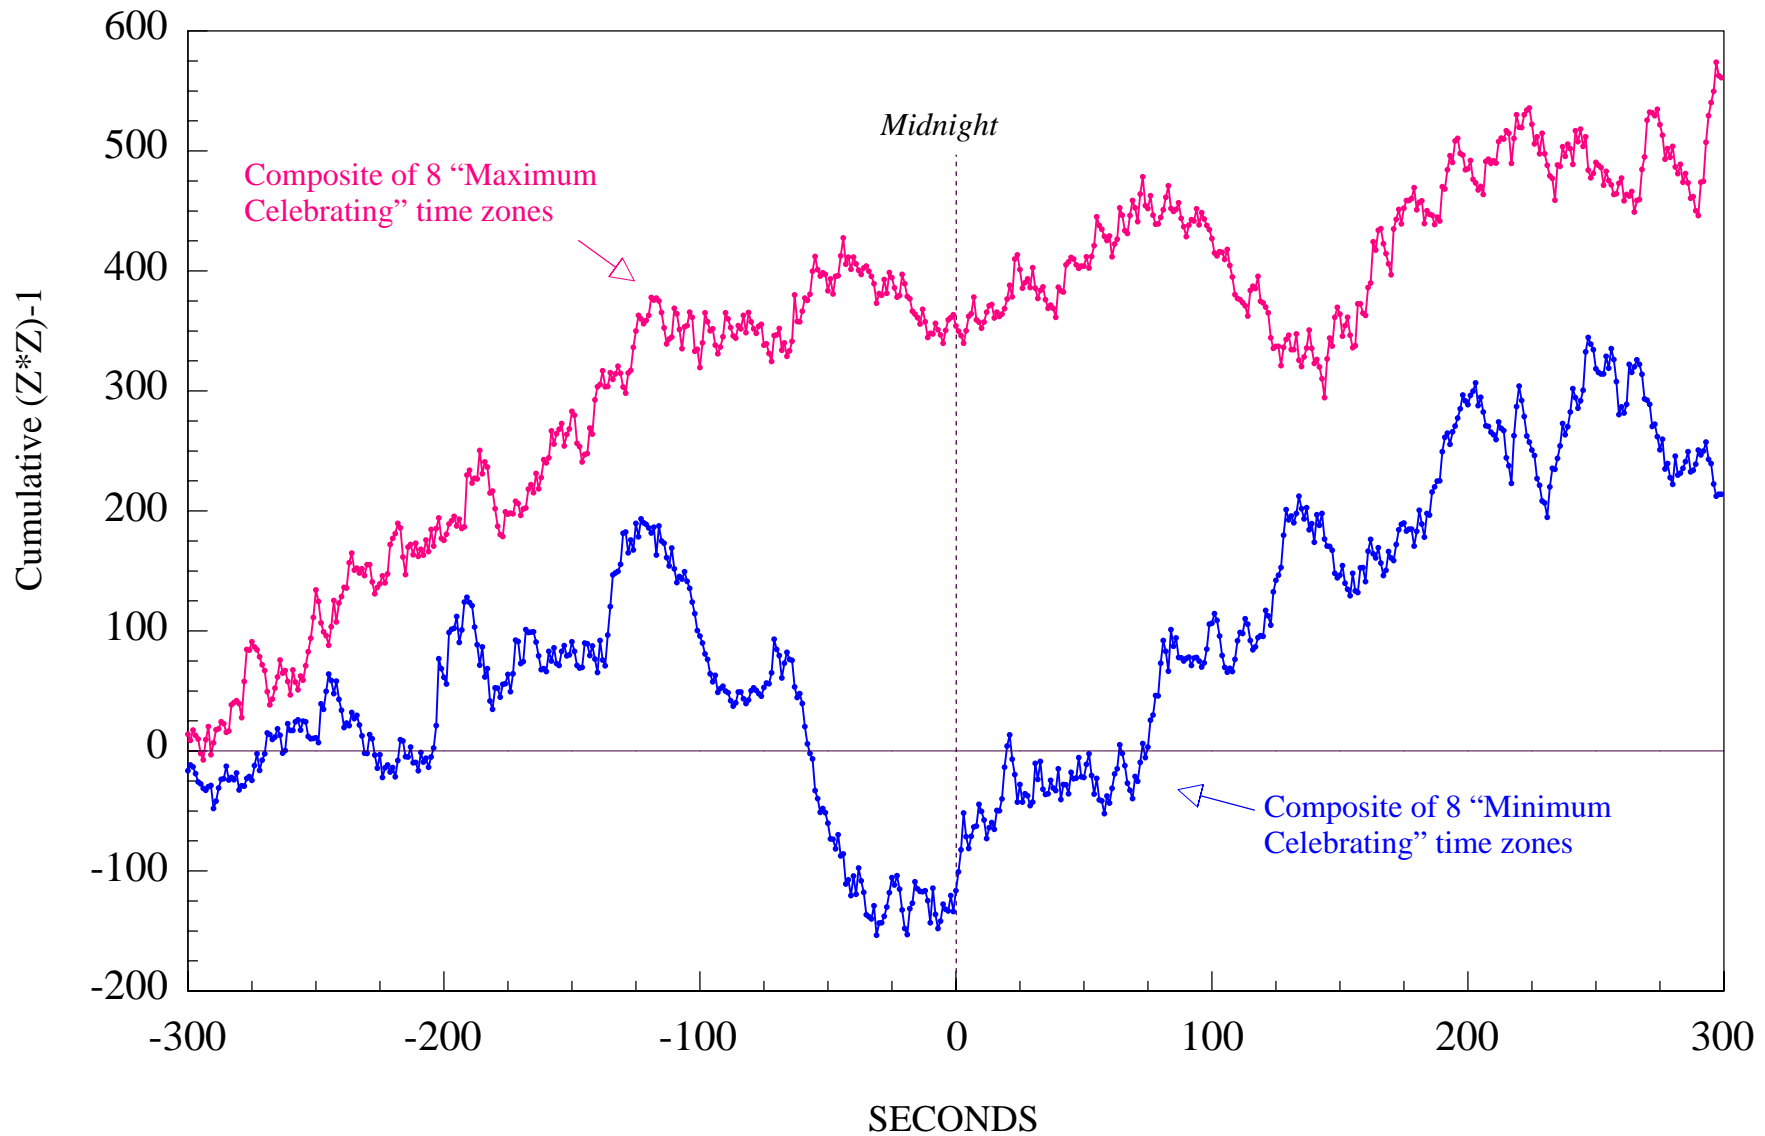

EKG Evoked New Year's Response

"Mini-celebrating" time zones

Minimum Celebrating time zones defined as
+12, +5, -1, -2, -9, -10, -11, -12

EGG Evoked New Year's Response

“Maxi-Celebrating” time zones

Maximum Celebrating time zones defined as
+10, +2, +1, 0, -3, -5, -6, -8

New Year's "Evoked Response"

9-EGG Comparison of "maximum celebrating" vs. "minimum celebrating" global time zones.

Maximum Celebrating time zones defined as
+10, +2, +1, 0, -3, -5, -6, -8

Minimum Celebrating time zones defined as
+12, +5, -1, -2, -9, -10, -11, -12